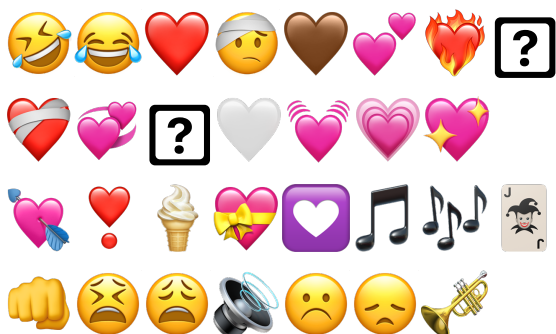

-@vo1ddoesart

-@cookiekotski